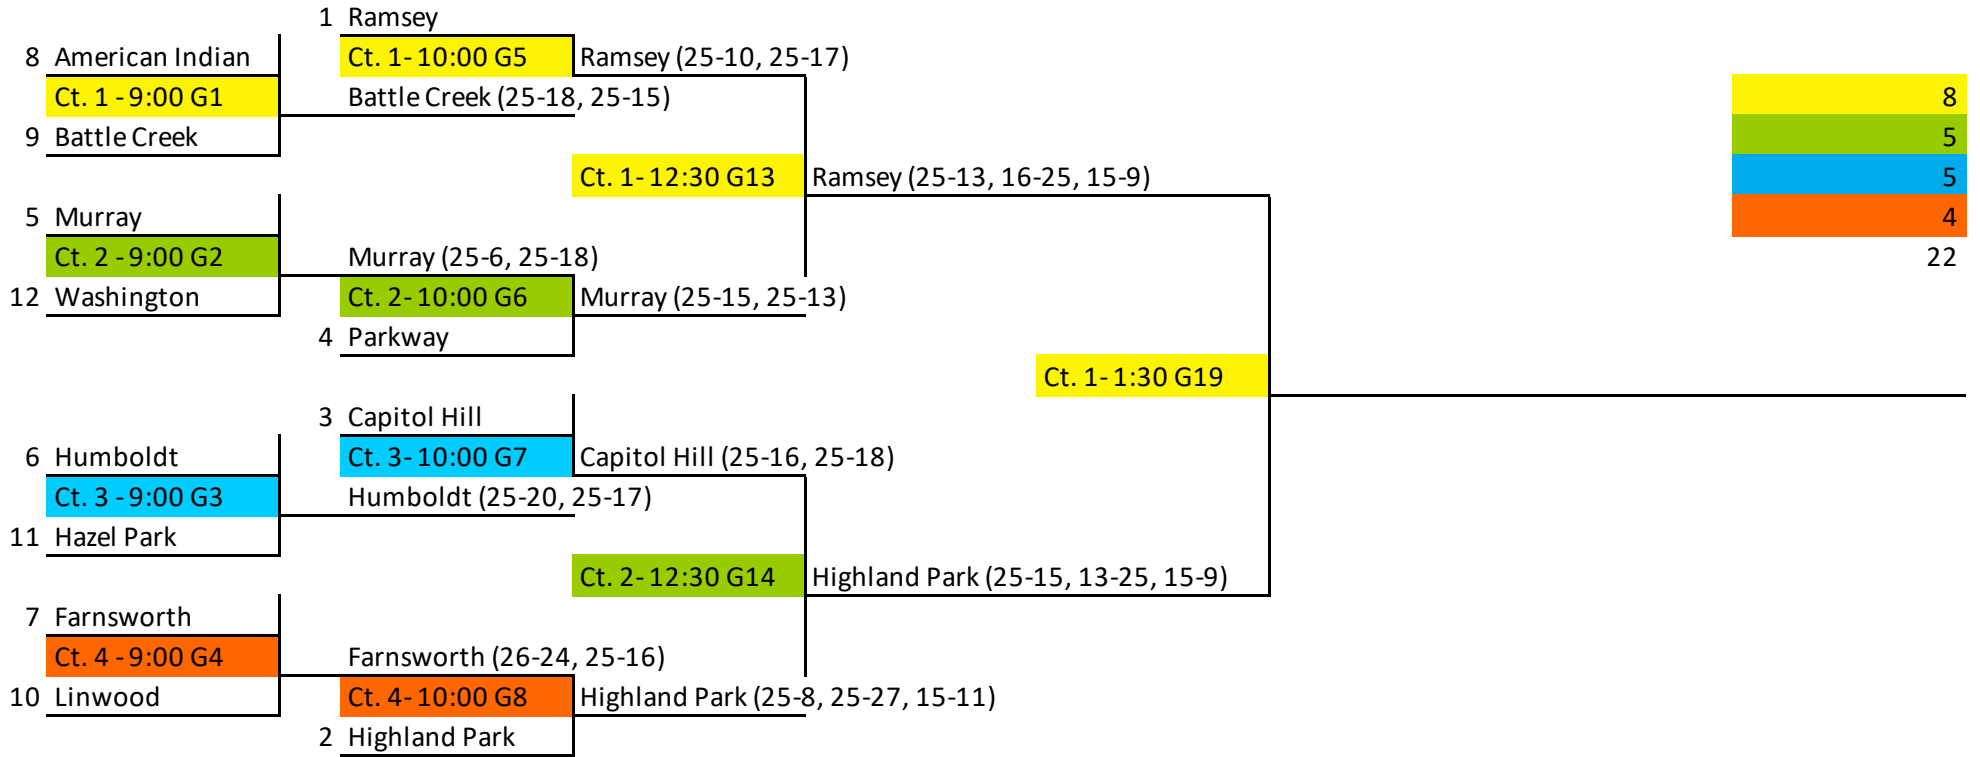

Winner's Bracket

Loser's Bracket

Reminders - Each team line judges/flipchart scores their own games. Turn in ALL results' sheets to Tournament Director at the Main Gym scorer's table.

Lunch break is around 12-12:30.

- Court 1 (Main Gym, Middle Court)
- Court 2 (Main Gym, North Court)
- Court 3 (Main Gym, South Court)
- Court 4 (Aux Gym)

Ramsey (25-22, 25-22)

Ct.1 - 4:30 G22

Highland Park (25-16, 27-25)

Champion

Highland Park (25-17, 26-24)

**RAMSEY (25-14)**  
**Champion**

22)

Ramsey

L22 If first loss