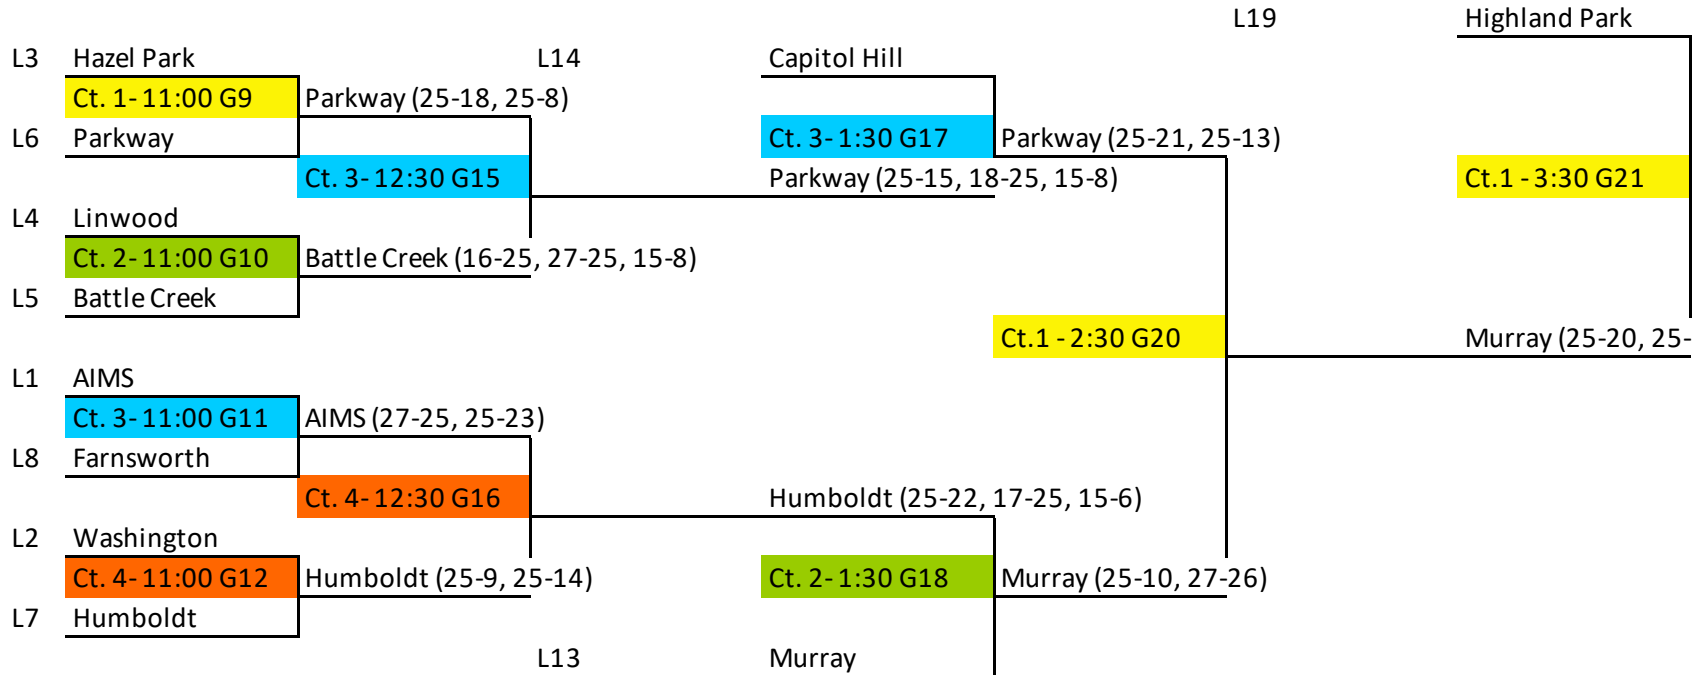

Winner's Bracket

Loser's Bracket

Reminders - Each team line judges/flipchart scores their own games. Turn in ALL results' sheets to Tournament Director at the Main Gym scorer's table.

Lunch break is around 12-12:30.

- Court 1 (Main Gym, Middle Court)
- Court 2 (Main Gym, North Court)
- Court 3 (Main Gym, South Court)
- Court 4 (Aux Gym)

Ramsey (25-22, 25-22)

Ct.1 - 4:30 G22

Highland Park (25-16, 27-25)

Champion

Highland Park (25-17, 26-24)

**RAMSEY (25-14)**  
**Champion**

22)

Ramsey

L22 If first loss